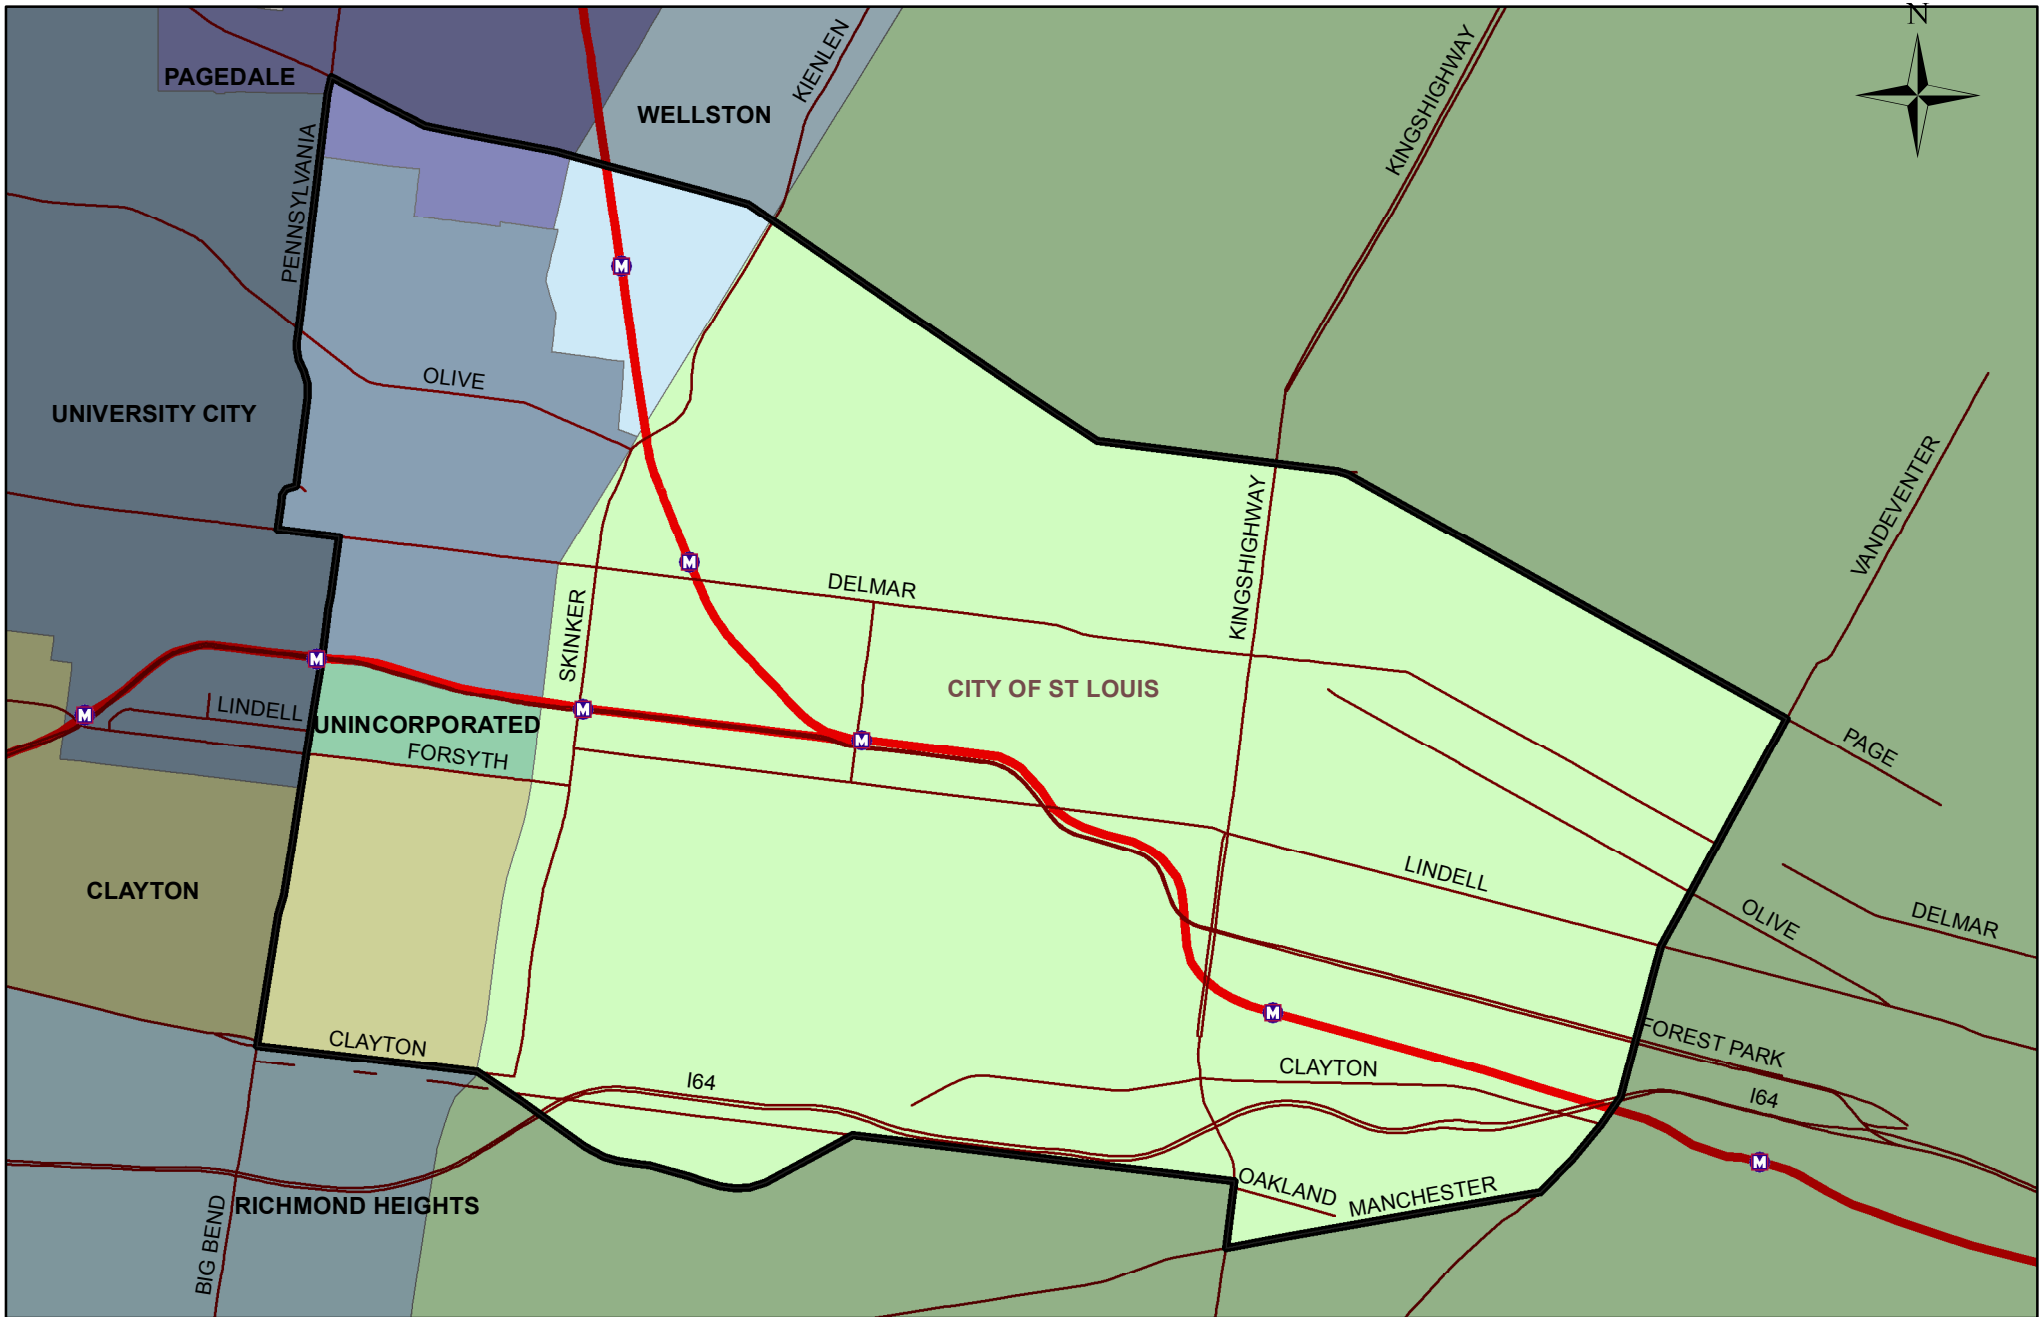

STL Village Boundaries St. Louis, Missouri

0 0.25 0.5 1 1.5 2 Miles

Data source: STL Village July 2014